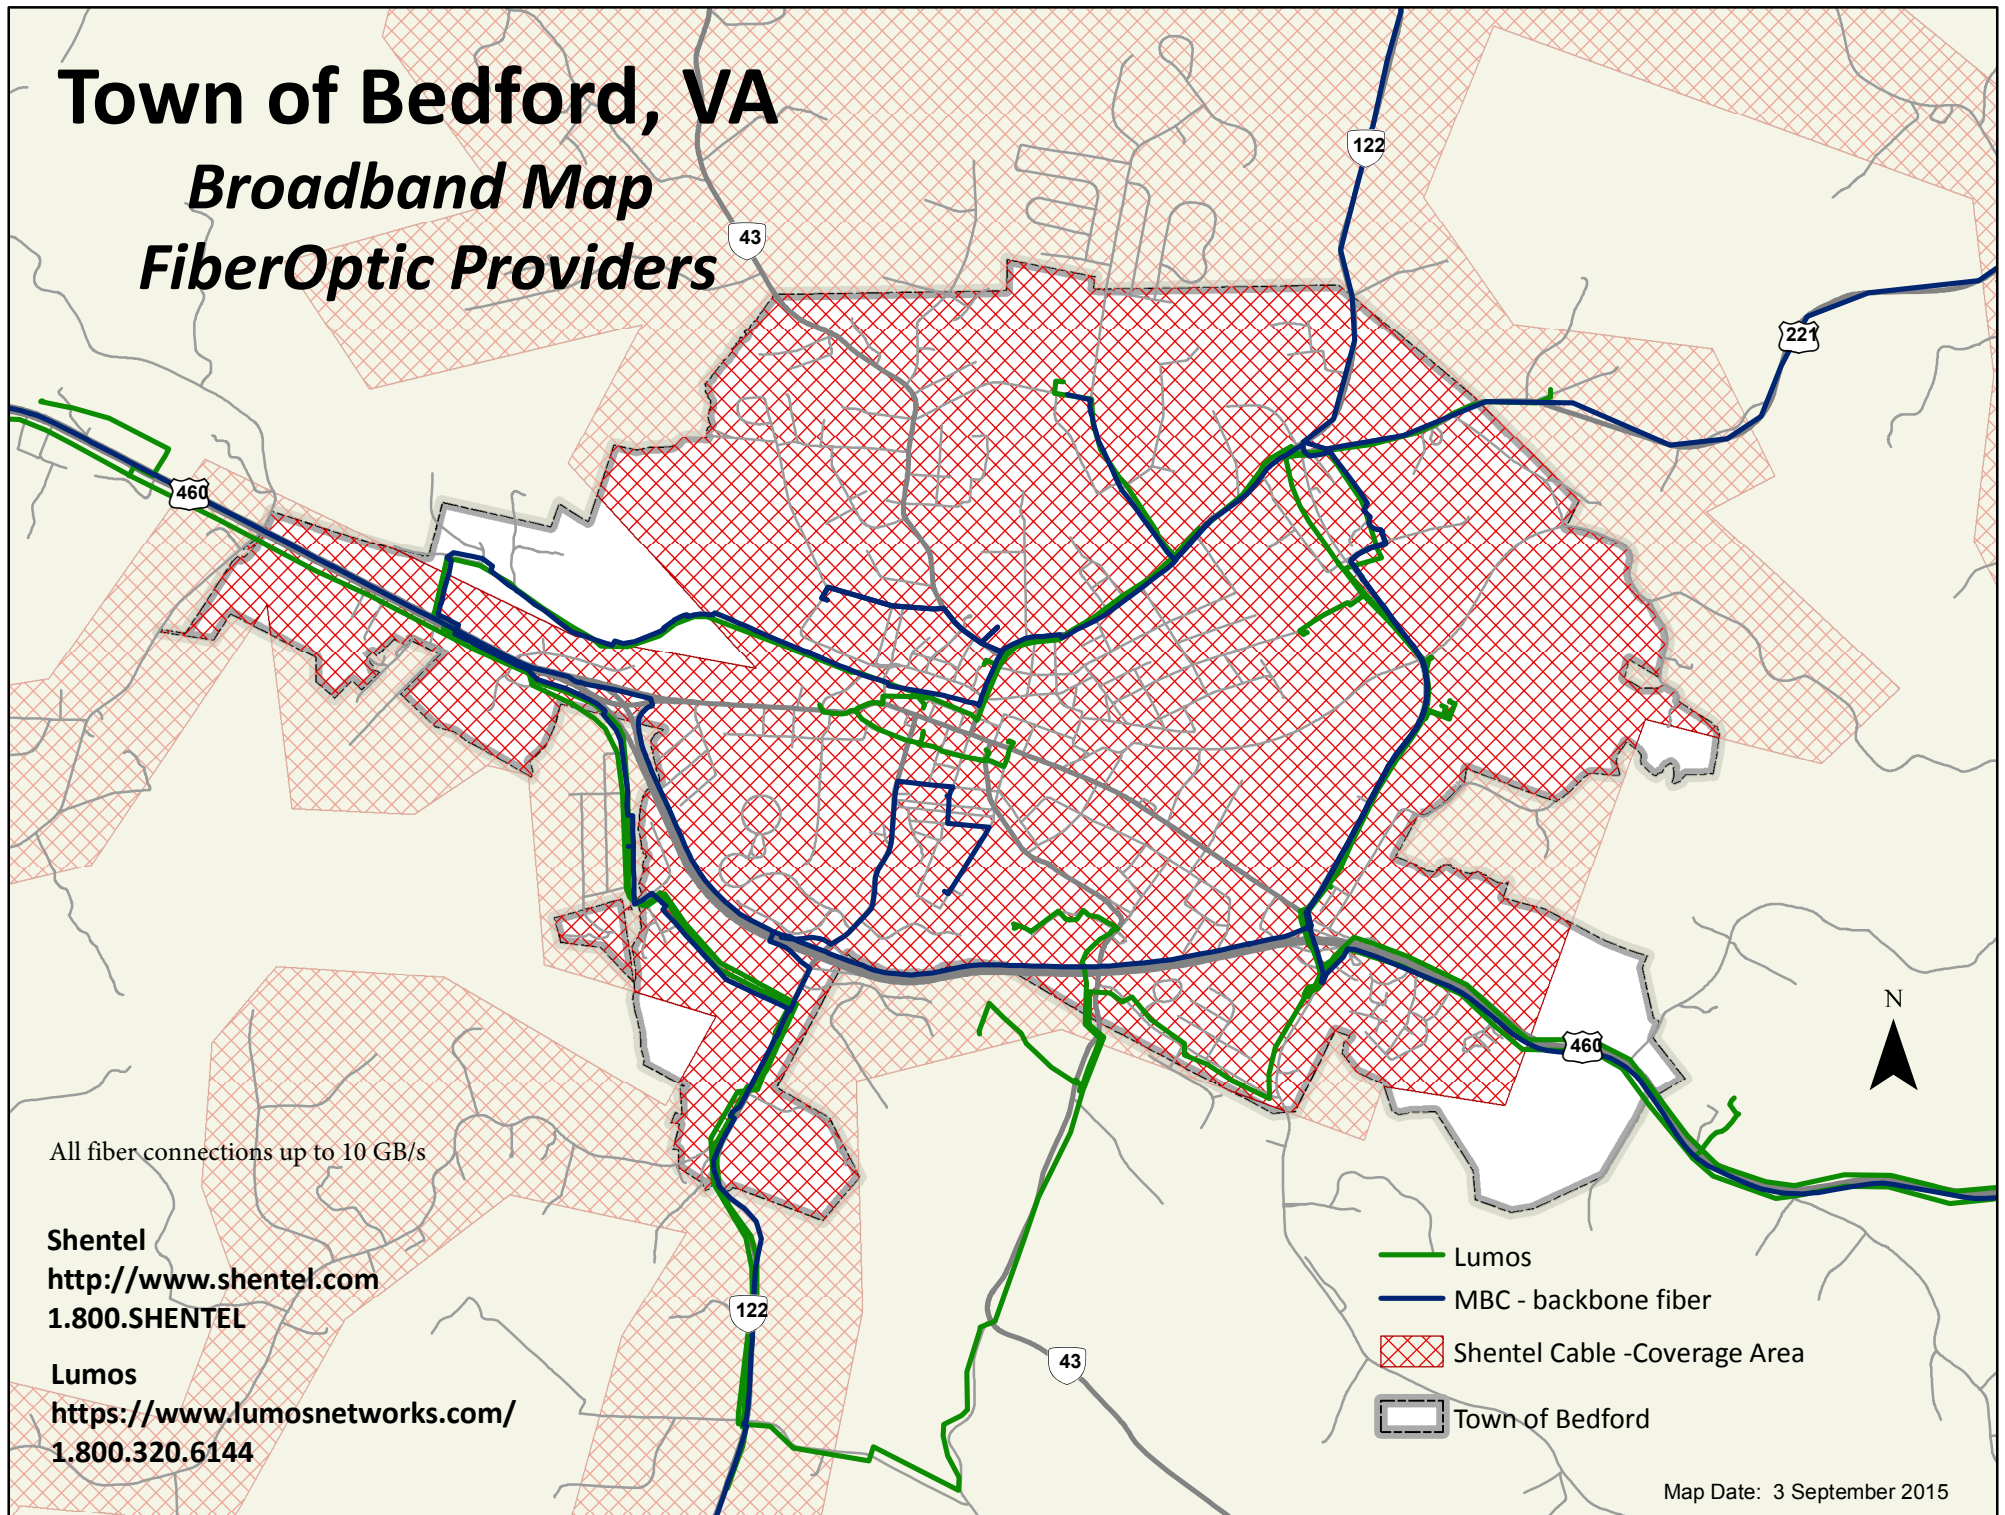

Town of Bedford, VA

Broadband Map

FiberOptic Providers

All fiber connections up to 10 GB/s

Shentel
<http://www.shentel.com>
1.800.SHENTEL

Lumos
<https://www.lumosnetworks.com/>
1.800.320.6144

-  Lumos
-  MBC - backbone fiber
-  Shentel Cable -Coverage Area
-  Town of Bedford

Map Date: 3 September 2015